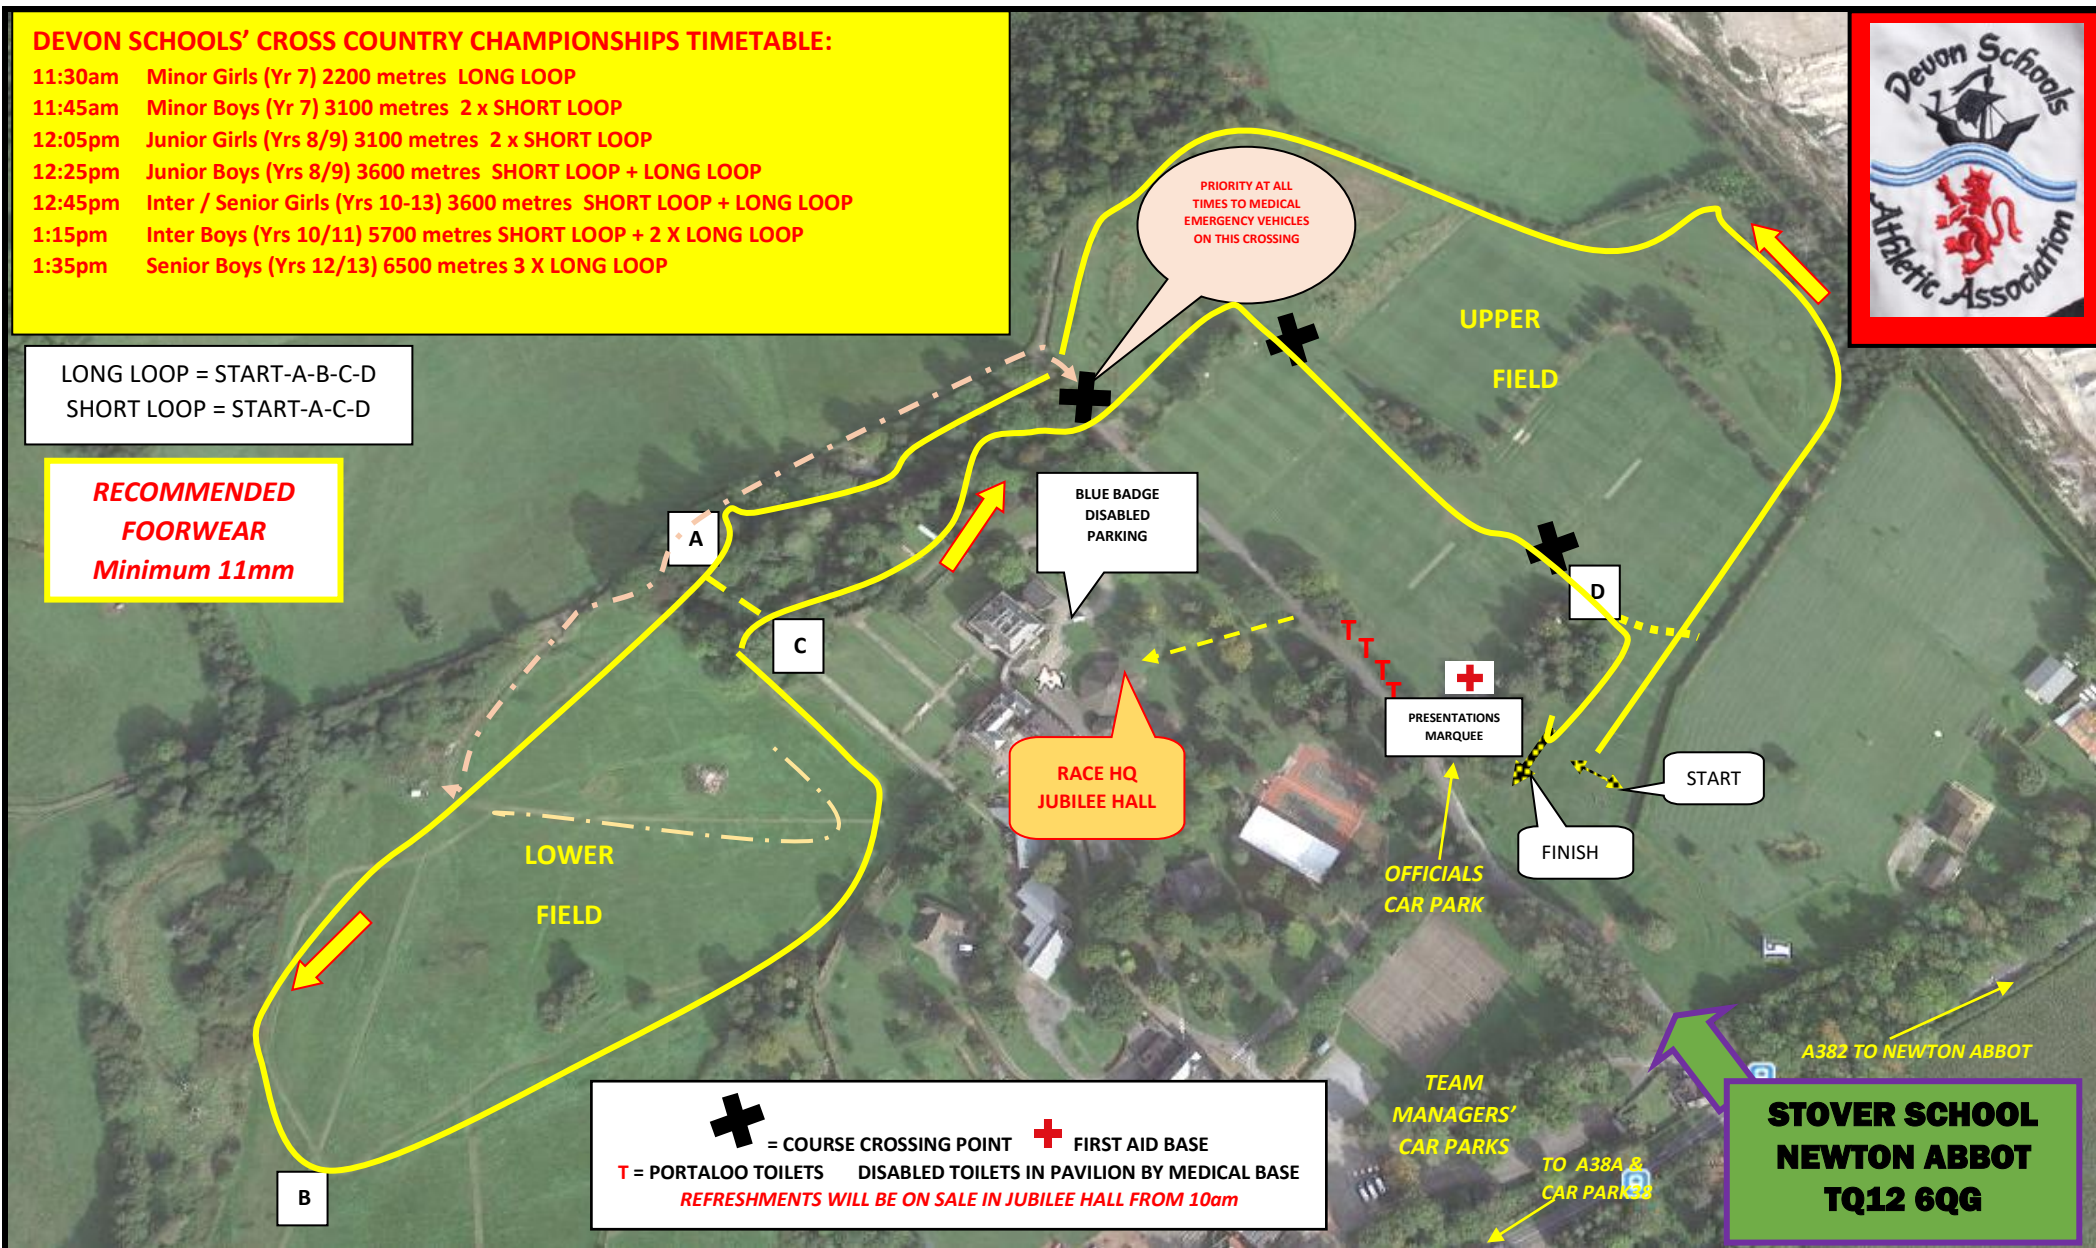

## STOVER SCHOOL, NEWTON ABBOT, TQ12 6QG – SATURDAY 18<sup>th</sup> JANUARY 2020

### DEVON SCHOOLS' CROSS COUNTRY CHAMPIONSHIPS TIMETABLE:

- 11:30am Minor Girls (Yr 7) 2200 metres LONG LOOP
- 11:45am Minor Boys (Yr 7) 3100 metres 2 x SHORT LOOP
- 12:05pm Junior Girls (Yrs 8/9) 3100 metres 2 x SHORT LOOP
- 12:25pm Junior Boys (Yrs 8/9) 3600 metres SHORT LOOP + LONG LOOP
- 12:45pm Inter / Senior Girls (Yrs 10-13) 3600 metres SHORT LOOP + LONG LOOP
- 1:15pm Inter Boys (Yrs 10/11) 5700 metres SHORT LOOP + 2 X LONG LOOP
- 1:35pm Senior Boys (Yrs 12/13) 6500 metres 3 X LONG LOOP

LONG LOOP = START-A-B-C-D  
SHORT LOOP = START-A-C-D

**RECOMMENDED  
FOORWEAR**  
Minimum 11mm

PRIORITY AT ALL TIMES TO MEDICAL EMERGENCY VEHICLES ON THIS CROSSING

BLUE BADGE DISABLED PARKING

RACE HQ JUBILEE HALL

PRESENTATIONS MARQUEE

OFFICIALS CAR PARK

TEAM MANAGERS' CAR PARKS

+ = COURSE CROSSING POINT    + FIRST AID BASE  
T = PORTALOO TOILETS    DISABLED TOILETS IN PAVILION BY MEDICAL BASE  
 REFRESHMENTS WILL BE ON SALE IN JUBILEE HALL FROM 10am